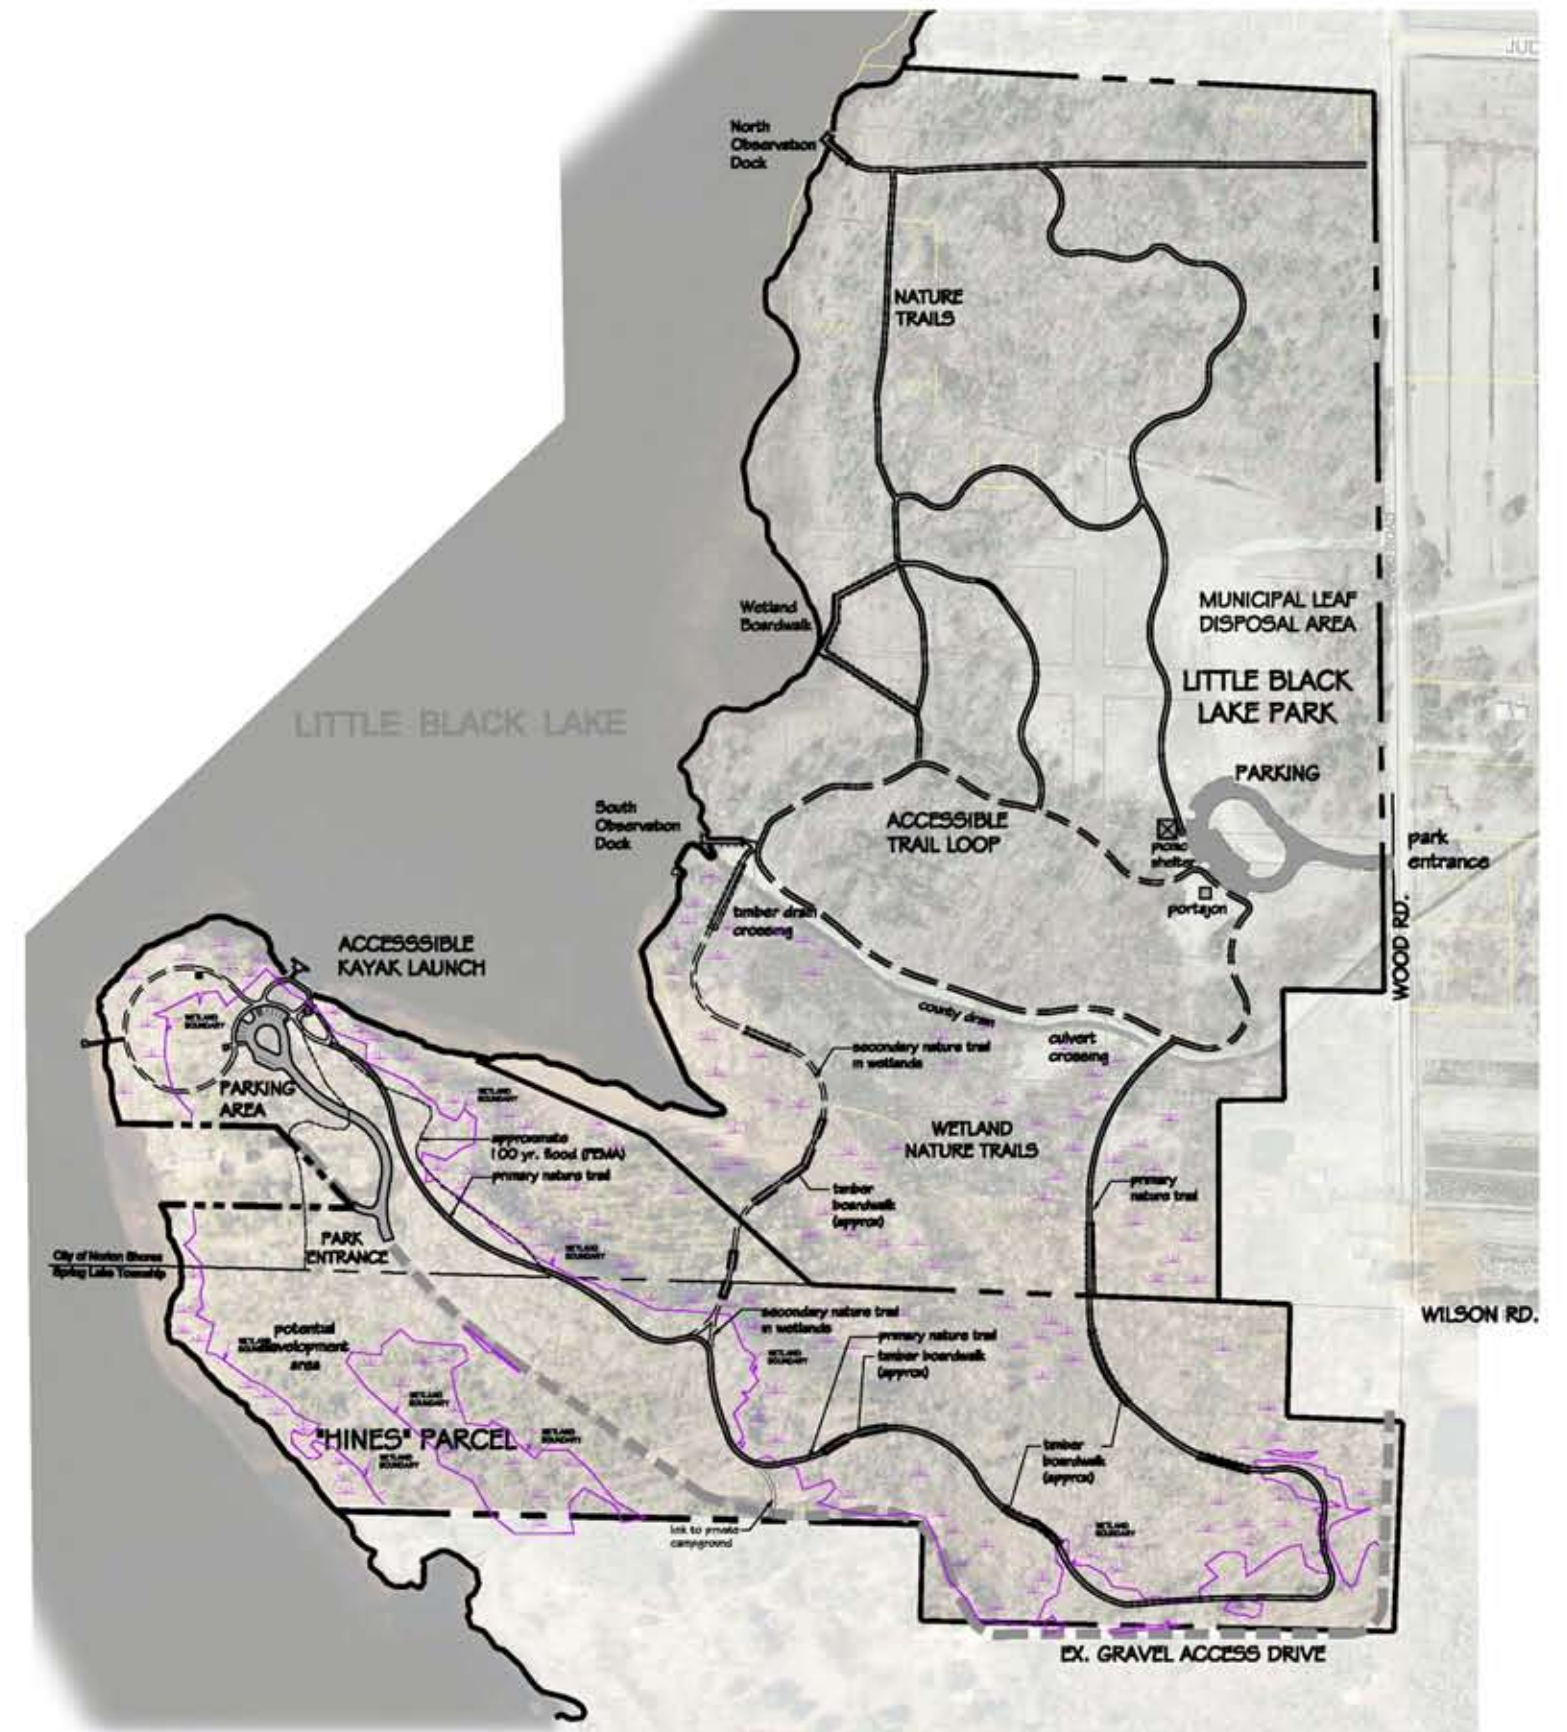

Little Black Lake Park Entrance Enlargement Plan

Phase One Limits

Little Black Lake Park Expansion Concept Plan

Spring Lake Township, MI

December 16, 2016

Base Information Note:
property lines, wetland boundaries and floodplain limits were derived from multiple sources. Scale and location of information is approximate.

LEGEND

- accessible trail
- nature trail
- ▭ timber boardwalk
- ▨ existing gravel access drive
- - - - - approximate property lines
- ~ wetland boundaries for Hines parcels 2016
- - - - - 100 yr. flood (approximate)