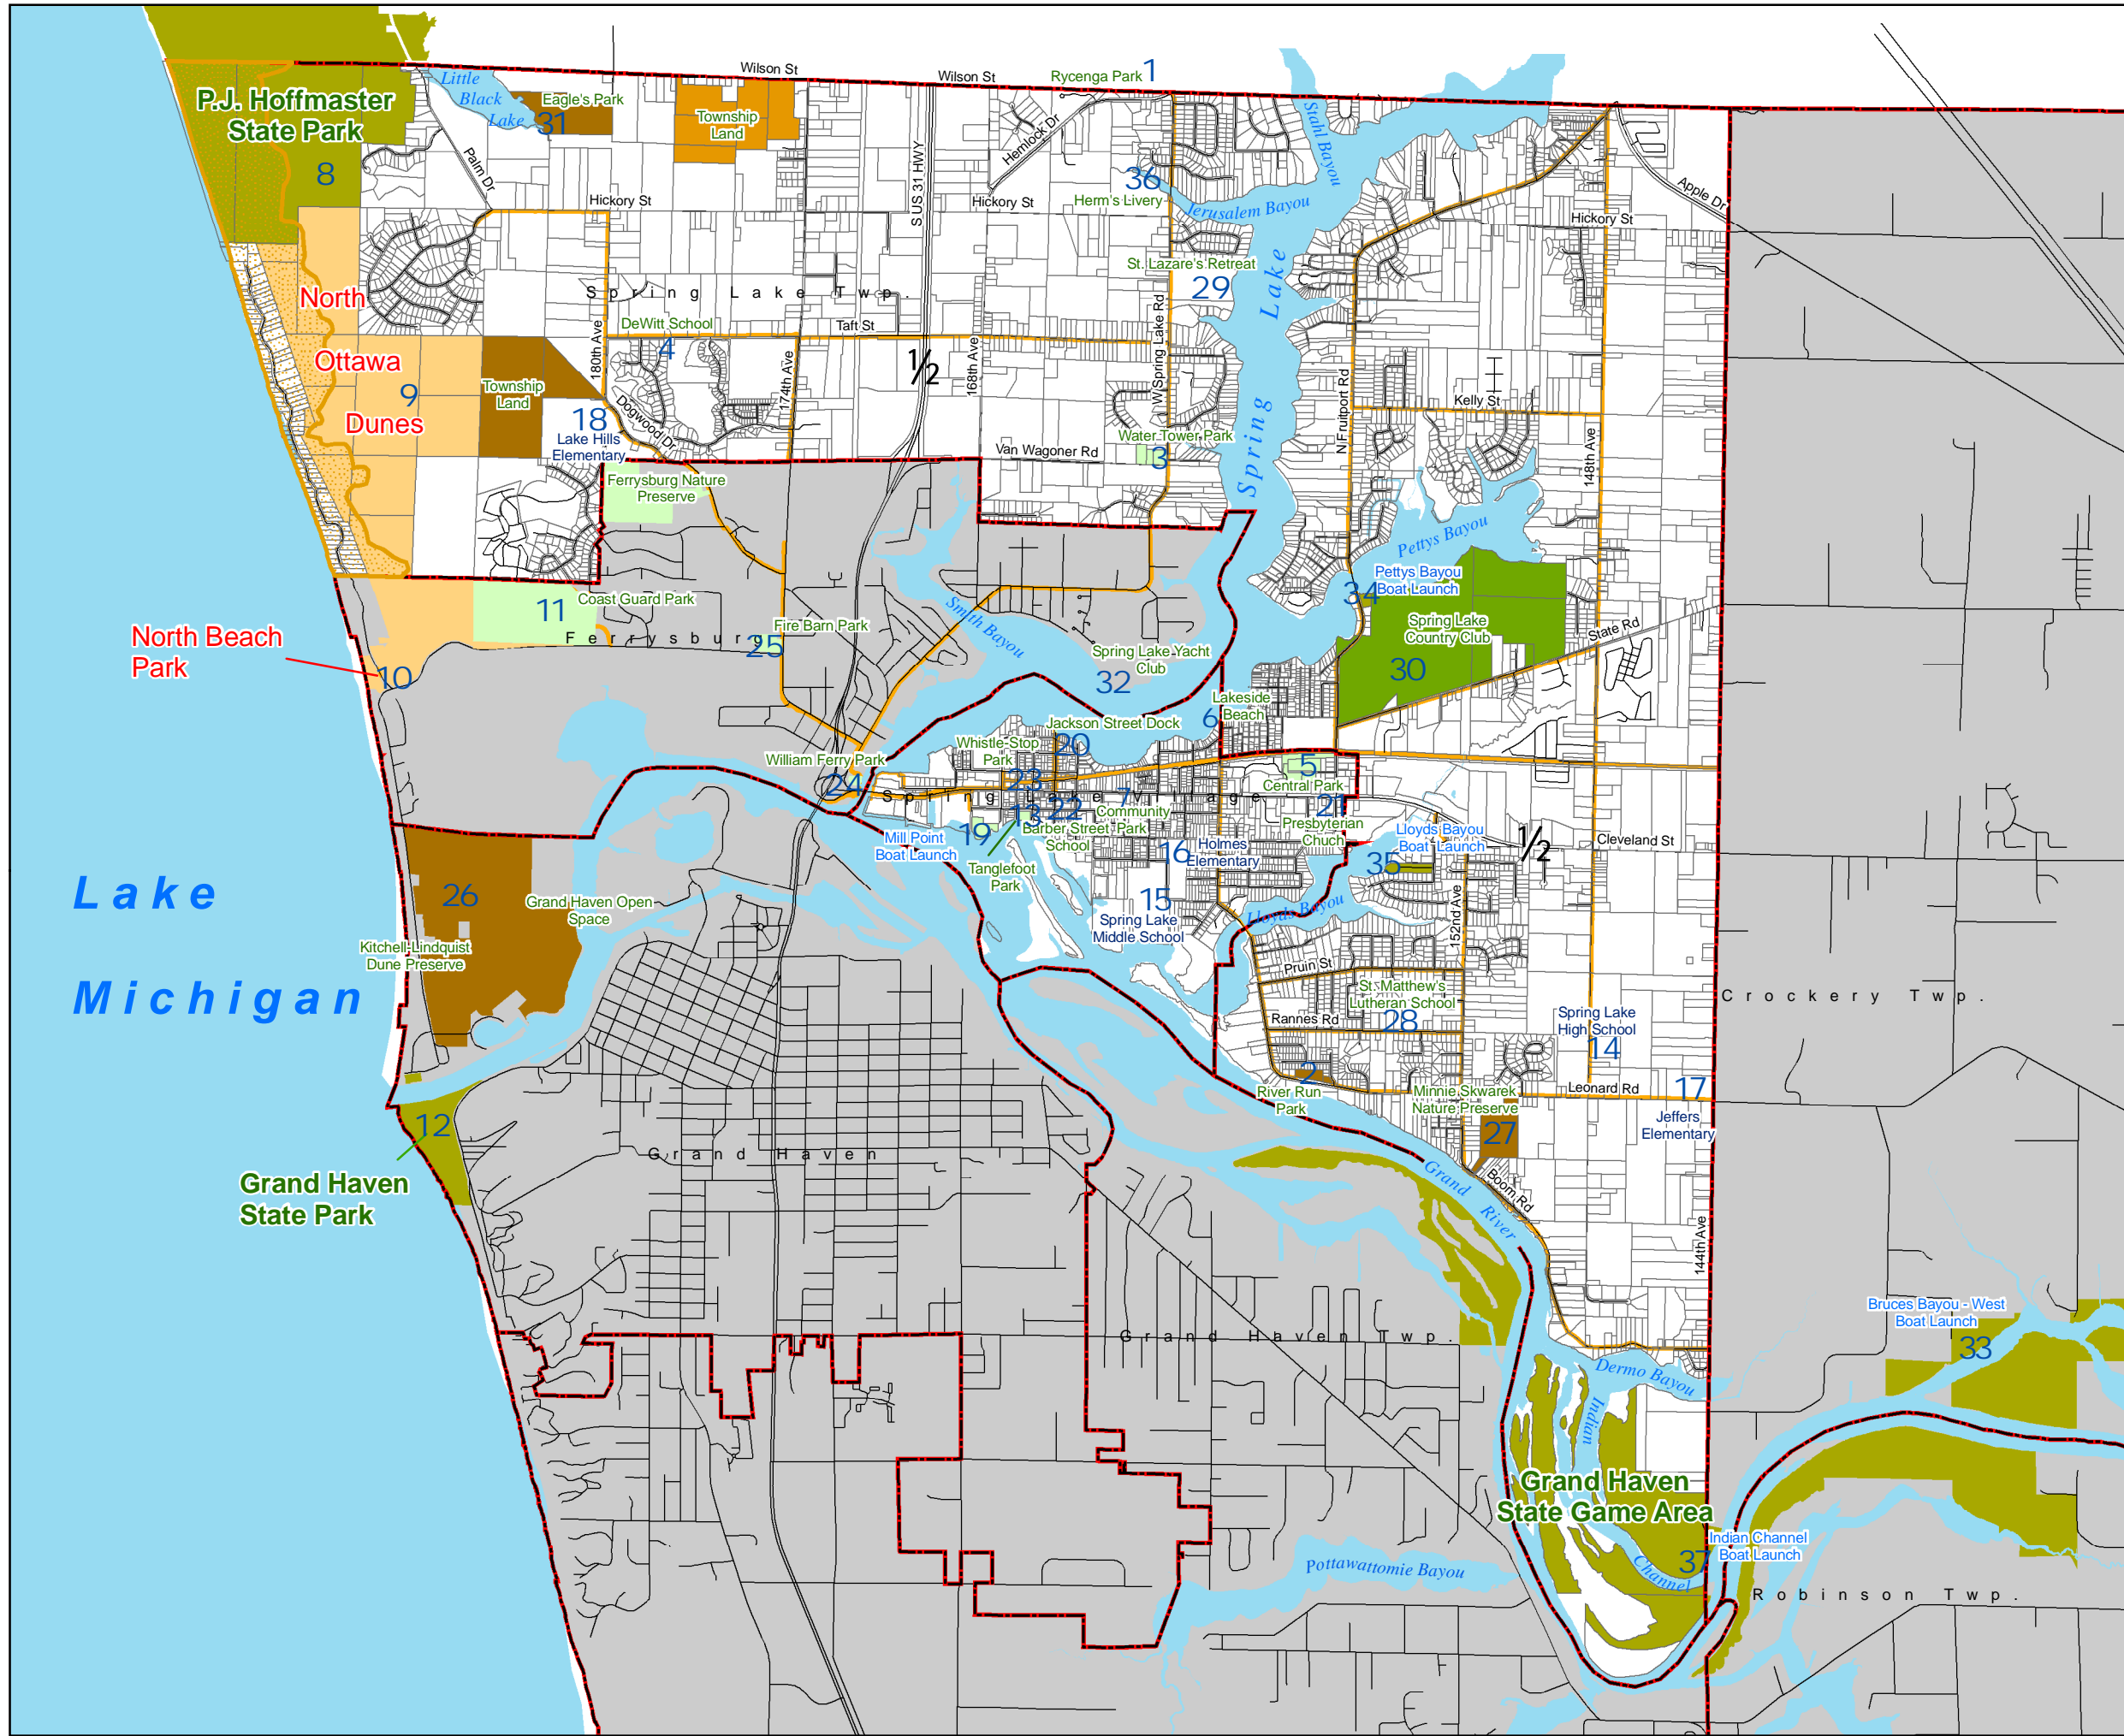

Spring Lake Township

Recreation Map

Legend

- Critical Dunes
- Municipal Boundaries
- Parcels
- Roads
- Trails
- Open Water
- State-Owned Land
- Golf Courses
- Other Open Space
- Other Township Property

1 inch equals 3,500 feet